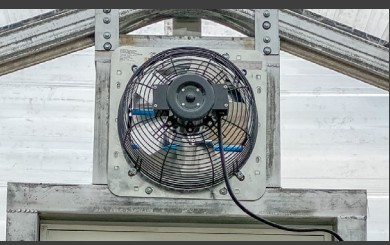

Covered By Quality. Backed By Our Heritage.

STANDARD OPTIONS

- (1) 12" x 12" Fan with Thermostat
- (1) 2' x 3' Window in Door
- (1) 16" Wide Shelf - Length of Unit

Horizontal 5x8 Shelving:
 (2) 12" Wide, 4' long Shelves
 Colors: Green or White

Greenhouses

MODERN OPTIONS

- 12" Vertical Wainscot \$125
 - 16" Vertical Wainscot \$150
 - Steel Tubing Door* -\$50
- *Comes standard with fiberglass 9-lite door (no wood)

STYLE	5x8	8x12	10x12	8x16	10x16
Horizontal	\$2,195*	\$3,350	\$3,595	\$4,150	\$4,395
Vertical	N/A	\$3,895	\$4,150	\$4,650	\$4,995
Modern	N/A	\$5,975	\$6,195	\$6,695	\$7,095

ADDITIONAL OPTIONS

16" Shelving	\$17/ft.	Misting System	\$95	Additional Heater (Recommended for 16 ft Long Greenhouses)	\$225
20" Shelving	\$20/ft.	Heating System w/ Foam Pkg.	\$350	4 Anchors *Single helix 15" Long*	\$150
Extra 2'x3' Window	\$150 ea.	Foam Package	\$150	Double Panel Polycarbonate Vertical Style	15% added to base price
Extra Fan	\$200 ea.	Custom Color Trim	\$30	Double Panel Polycarbonate Modern Style	10% added to base price
Watering System	\$95 ea.	Custom Color Wainscot	\$30		